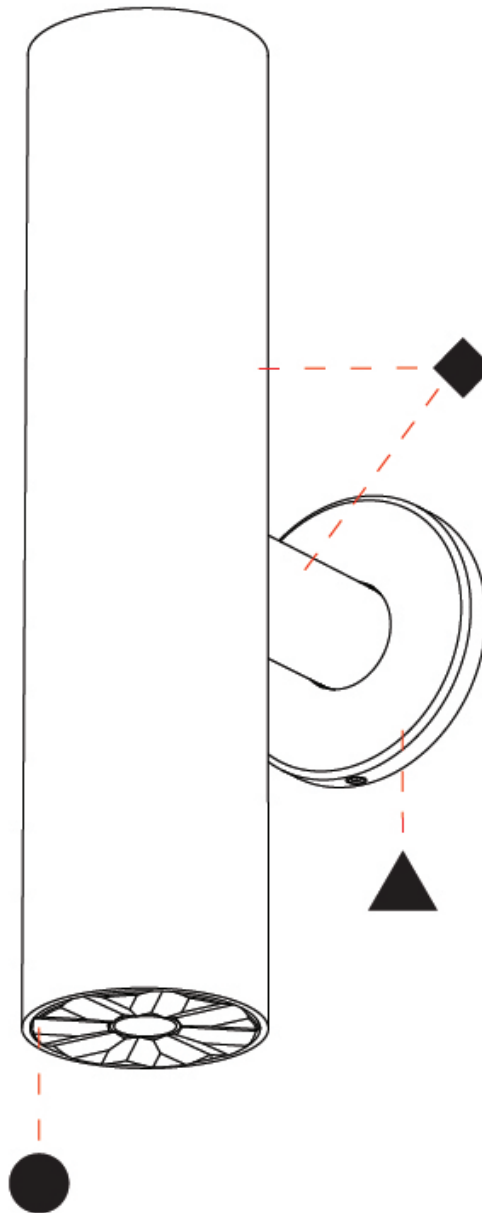

A33304-

PROJECT _____

TYPE _____

SPECIFIER _____

QUANTITY _____

DATE _____

A